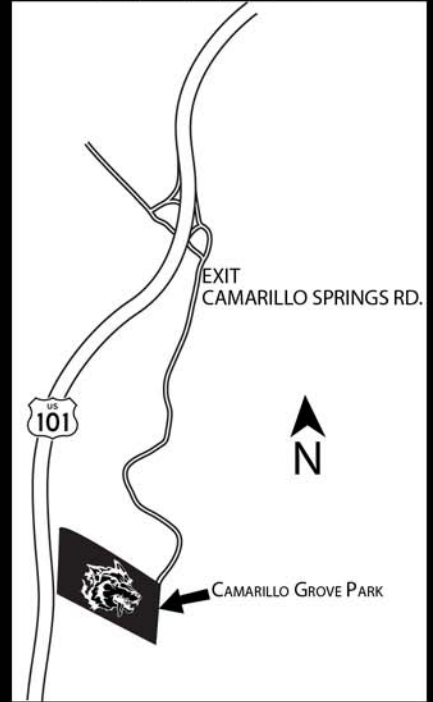

# MAP

**CAMARILLO GROVE PARK  
6968 E. CAMARILLO SPRINGS RD.  
CAMARILLO, CA**

**FOR FURTHER INFORMATION PLEASE VISIT,  
WWW.WESTCOASTWOLFPACK.COM**